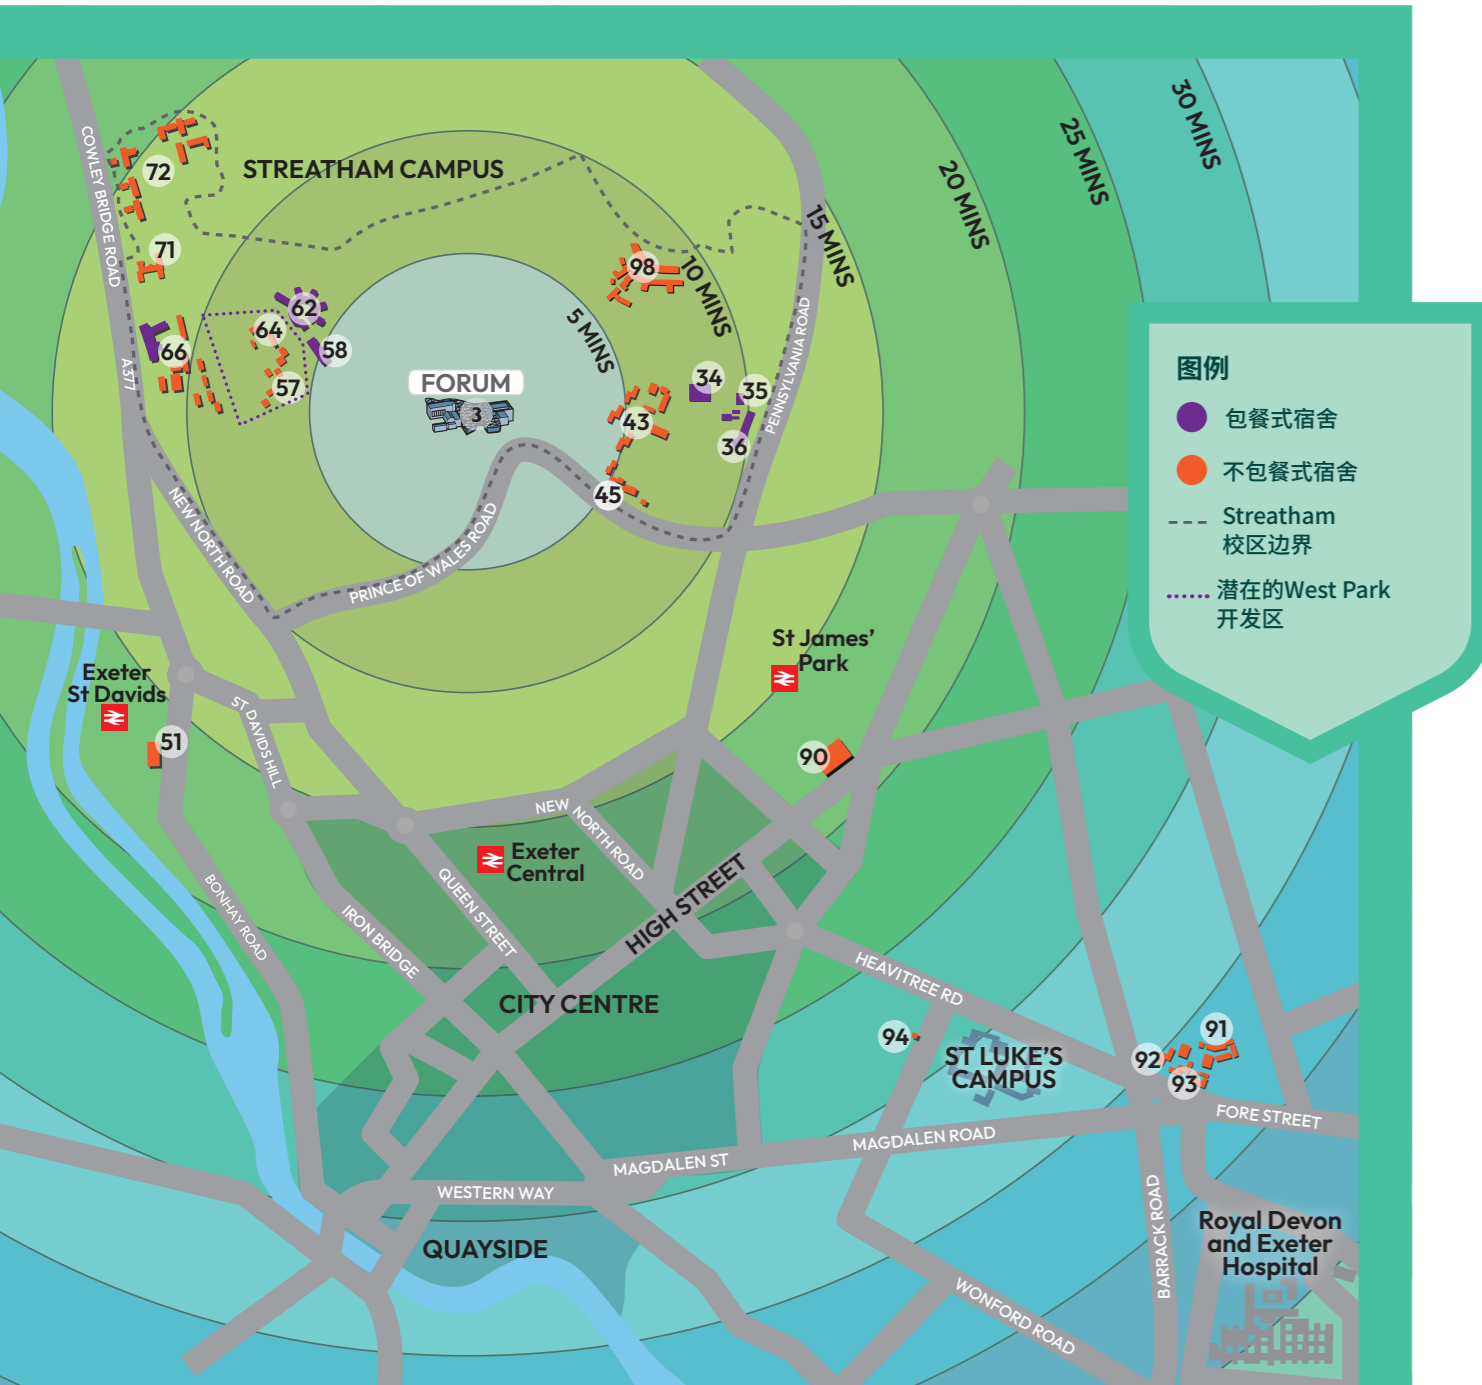

想更深入了解?

访问 exeter.ac.uk/accommodation/residences/virtualtours, 在线浏览我们的宿舍概况。

图例

- 包餐式宿舍
- 不包餐式宿舍
- - - Streatham 校区边界
- 潜在的West Park 开发区

宿舍 请访问 exeter.ac.uk/accommodation, 了解最新的宿舍名单。

包餐式	不包餐式	Moberly	71
Birks Grange Village	Birks Grange Village	Nancherrow	94
Holland Hall	Clydesdale Court	Nash Grove	57
Lopes Hall	Duryard	Rowancroft	91
Mardon Hall	East Park	Rowancroft Court	92
Pennsylvania Court	Holland Hall Studios	Rowancroft Mews	93
Ransom Pickard	James Owen Court	Rowe House	45
	Lafrowda	St David's	51