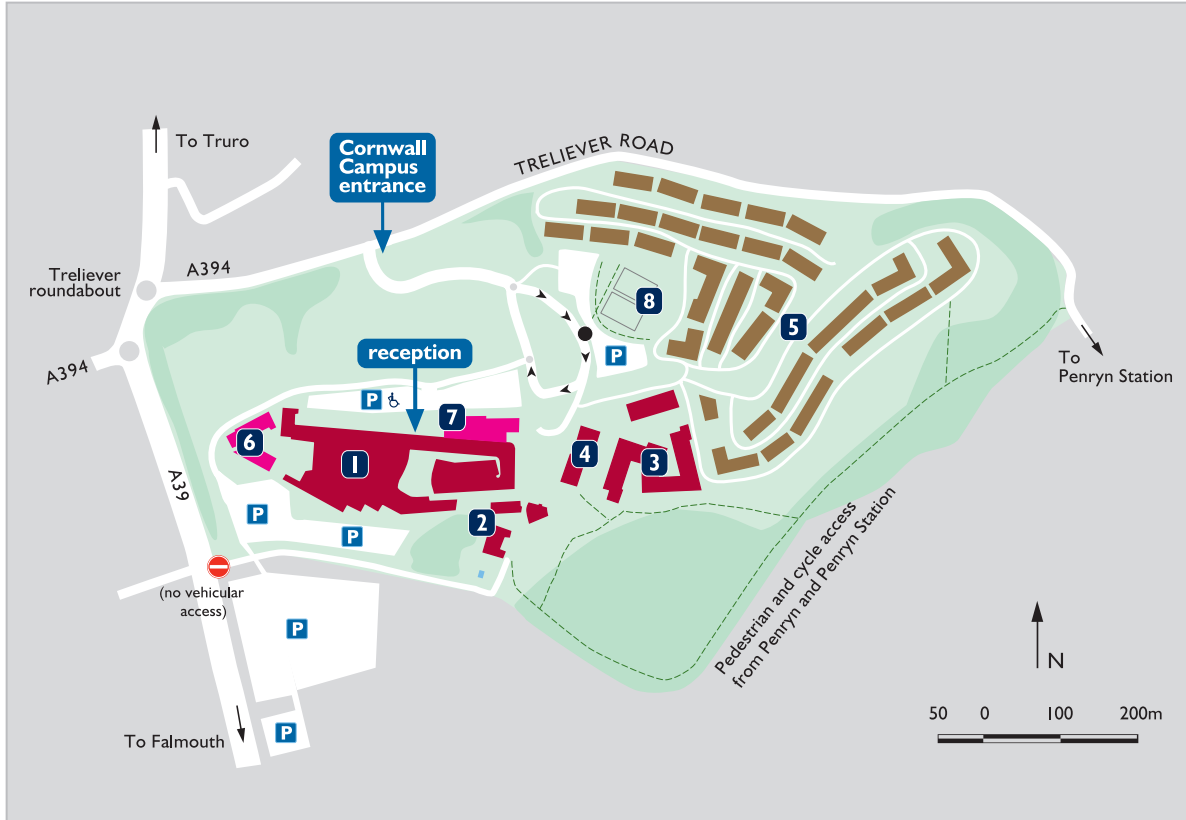

Laver	22	5G
Library	4	7G
Mary Harris Memorial Chapel	10	8F
Newman	18	6F
Northcote House	12	7F
Old Library	7	8G
Peter Chalk Centre	17	6F
Physics	21	5F
Queen's	11	8F
Redcot	56	8E
Reed Hall	14	6E
Reed Mews	15	6E
Roborough	8	8F
Sir Christopher Ondaatje Devon Cricket Centre	77	4E
Sir Henry Wellcome Building for Mood Disorders Research	82	8E
Sports Park	60	5E
St David's Retail Services	52	IIB
Streatham Court	31	6H
Streatham Farm	5	7G
Tennis Centre	61	5E
Thornlea	48	10D
University Reception and Great Hall	1	7F
Washington Singer	9	8E
Xfi	30	6H

- PMS (RD&E Wonford)
- PMS Veysey Building
- PMS Clinical Skills (RD&E Heavitree)
- PDS Dental Education Facility (RD&E Heavitree)

 academic/social/non-residential	P parking	 bus stop	 one-way
 self-catered residence	 footpaths	 construction in progress	