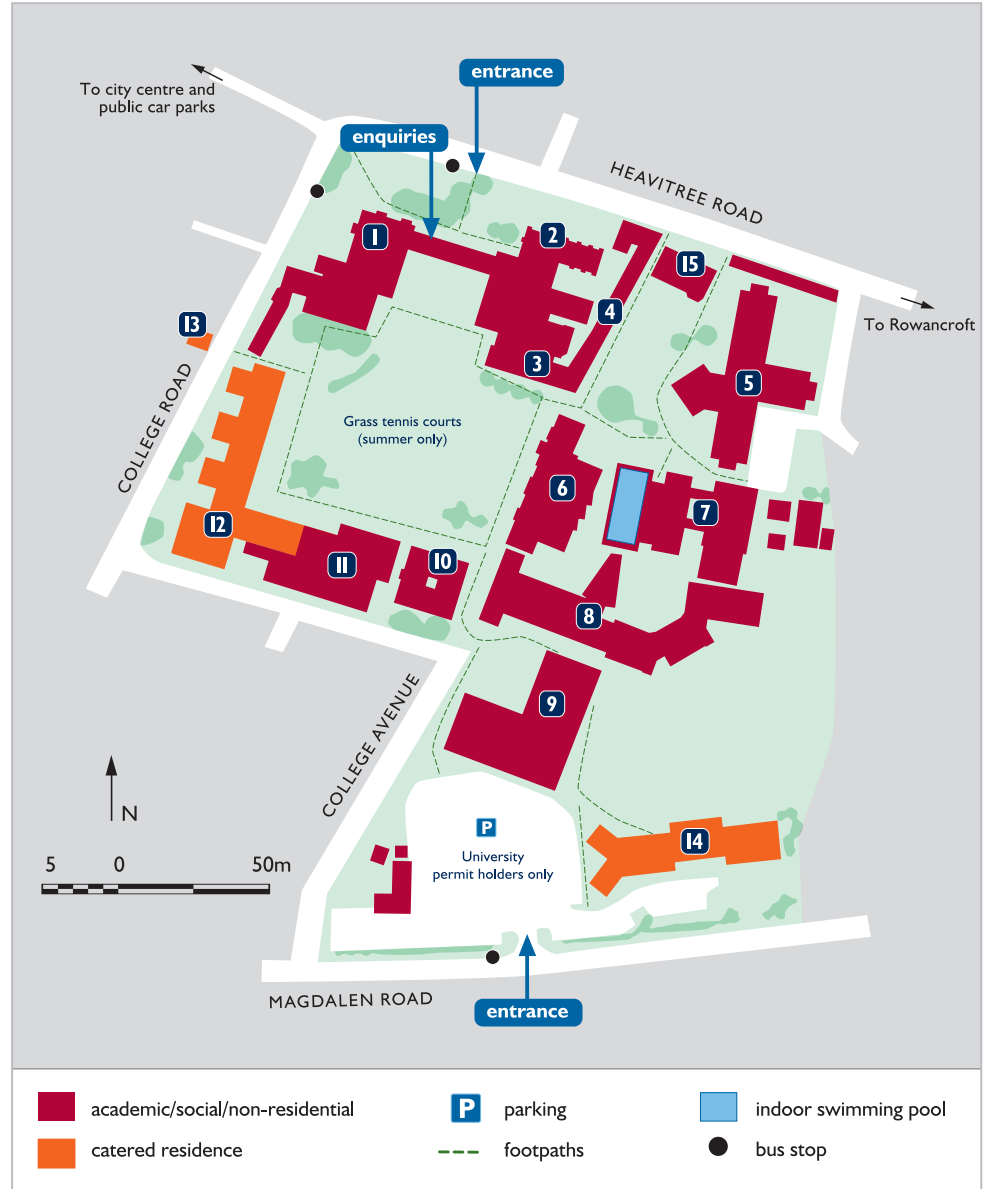

STUDENT RESIDENCES

Birks Grange	66	6B
Birks Grange Village	79	6B
Bonhay House	53	IIC
Clydesdale Court	64	6D
Clydesdale Rise	65	5C
Cook Mews	69	5A
Duryard Halls	72	3B
Elmbrook House	49	10D
Garden Hill House	27	4I
Holland Hall	62	5D
Holland Hall Studios	62	5D
Hope Hall	41	8J
King Edward Court	68	6A
King Edward Studios	67	6B
Lafrowda	43	7I
Lafrowda Cottage	44	8I
Lazenby	38	8K
Llewellyn Mews	70	5A
Lopes Hall	34	6J
Mardon Hall	58	6D
Moberly	71	4B
Nash Grove	57	6D
Northfield	75	10D
Opal I Exeter	81	4A
Pennsylvania Court	36	7K
Point Exe	76	12B
Ransom Pickard	35	7K
Rowe House	45	8I
St David's	51	12B
St German's	42	7J
West Garth	78	2A

ACADEMIC BUILDINGS

- Baring Court 5
Graduate School of Education
Children's Health and Exercise
Research Centre
- Haighton 6
Graduate School of Education
- Holnicote 4
Graduate School of Education
Support Services
- Library 6
- North Cloisters 1
Graduate School of Education
- Peninsula College of Medicine
and Dentistry 8
- Richards 9
Sport and Health Sciences
- Smeall 10
Peninsula College of Medicine
and Dentistry
- South Cloisters 11
Graduate School of Education

ADMINISTRATION/SOCIAL BUILDINGS

- Chapel 2
- Cloisters Restaurant 11
- Sports Centre 7
- Staff House 15
- Cross Keys 3

CATERED HALLS

- South Cloisters 12
- Nancherrow 13
- College House 14

ADDITIONAL PCMD SITES IN EXETER (See city centre map)

- PMS (RD&E Wonford)
- PMS Veysey Building
- PMS Clinical Skills (RD&E Heavitree)
- PDS Dental Education Facility (RD&E Heavitree)

 academic/social/non-residential	P parking	 bus stop	 one-way
 self-catered residence	 footpaths	 construction in progress	