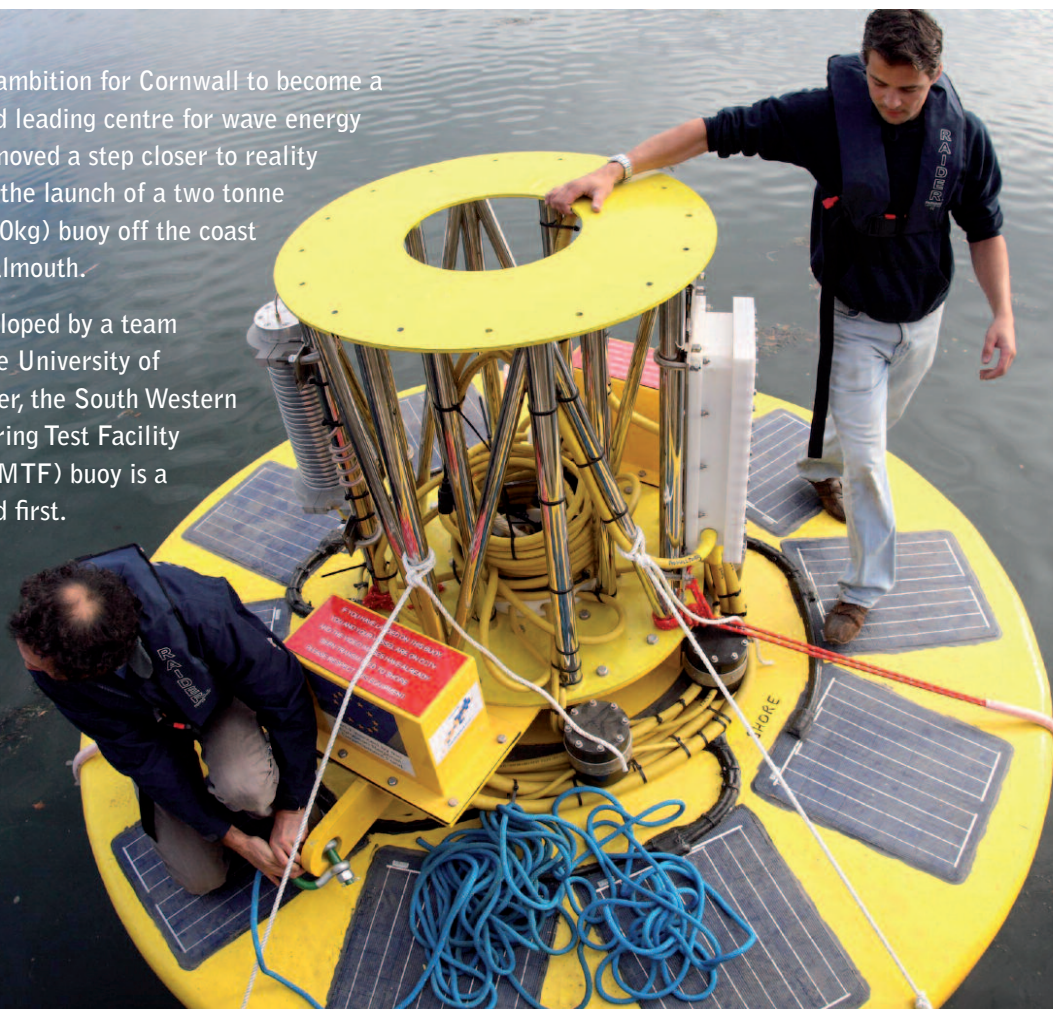

Current research is exploring the creation of electricity and heat in domestic premises through a range of microgeneration technologies including small-scale wind turbines, micro hydro, photovoltaic solar systems, plant microbial fuel cells and ground source heat pumps. The microgeneration of energy has the potential to become a major contributor to our national efforts to hit international targets for deploying renewable energy and reducing emissions of climate change gases.

The newly appointed Wates Family Research Scholar, Alfonso P. Ramallo Gonzalez, is conducting research across a theoretical and industrial perspective into the application of current renewable microgeneration technologies and techniques for the design of sustainable housing. His PhD will aim to develop generic tools which will simplify the assessment of potential benefit of installing microgeneration technologies across a range properties types and diverse energy consumers.

Creating a
world-class
University
together
University of Exeter Campaign

The ambition for Cornwall to become a world leading centre for wave energy has moved a step closer to reality with the launch of a two tonne (2000kg) buoy off the coast of Falmouth.

Developed by a team at the University of Exeter, the South Western Mooring Test Facility (SWMTF) buoy is a world first.