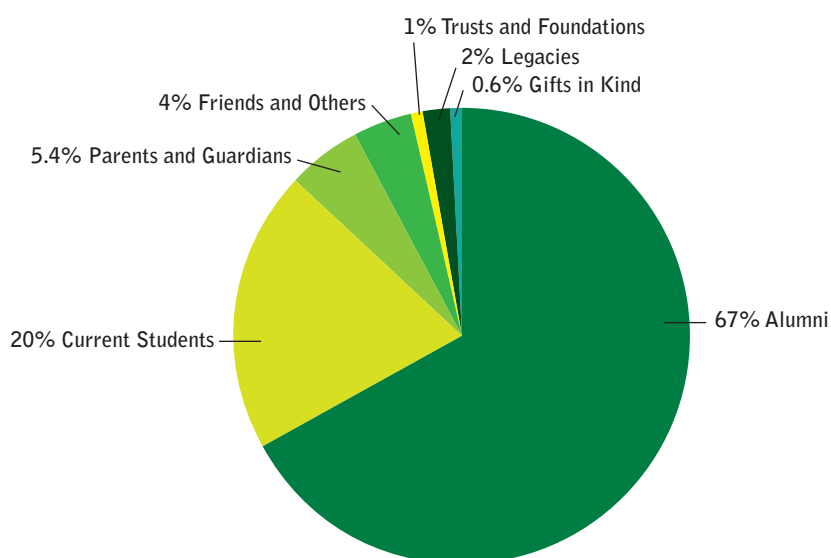

How your gifts added up

We appreciate gifts from all our donors. The chart shows the variety of sources of support, including companies, trusts and foundations, legacies and gifts from current students, alumni and friends as well as demonstrating the impact of the UK Government's Matched Funding scheme. Alumni donations were increased by 15% by Government Matched Funding.

Alumni donations were increased by 15% by Government Matched Funding

Mr T Portway ■
Mr Christopher Wood

1958

Mr Noel Armstead
Professor Francis E G Cox
Mrs Melody Dougan (née Northcott) ■
Mr Peter Henson
Mr R E G Simpkins
Revd Keith Trice

1959

Mr David Baker
Mr Gerald Berwick
Mrs Mary Burnard (née Morgan)
Mr Gerald Drewett ■
Dr Heather Franklyn ■
Mr James Gray
Mr Mark Mills
Mr Edwin Nuttall
Mr F G Ramage
Mr David & Mrs Mary Reade (née Johns)
Mrs Jane Sackville
Miss Ruth Scott
Dr Beryl Selkon
Mrs A Weeks

1960

Mr Keith & Mrs Jackie Bungay (née Cooper-Harewood)
Professor David Clarkson
Mrs Ann Cook ■
Mr and Mrs Michael J Cooper, FRGS (née Cockett)
Mrs Ann Gaiger (née Brewster)
Mr R Holstein ■
Mr Timothy Jacob
Mr David Linton

Mrs Constance Plas
Mr Richard Robinson
Mrs Priscilla Roscoe (née Cotton)
Dr Robert Sawyer

1961

Mrs Lynda Bagley
Mr John Balson
Mrs Susan J Carnochan (née Butlin)
Mr Michael F Collings
Mr John Hart ■
Mr George Miles ■
Mr Peter Nicholson
Mr John Stark
Dr Brian Strathen

1962

Mrs Jennifer Bolton (née Freshwater)
Mr Keith & Mrs Jackie Bungay (née Cooper-Harewood)
Mrs Jacqueline Chandler
Mr Richard F J Chiplen
Mr Michael Dennis
Mrs Kathleen Firth (née Goslil)
Mrs Margaret Hart (née Harris)
Mrs Sue Heint
Mrs E J J Hill (née Williams)
Mr Douglas Hoare
Professor Michael Manley-Casimir ■
Mr John & Mrs Helen Parsons (née Waterhouse)
Mr J R Rickman ■
Mr Kenneth Tutt
Mr Brian D Wood, FRSA

1963

Dr Anthony Brammer
Miss Marie Clarke
Mr Martin Fuggle

Mr John Hill
Mrs Christine Parkin (née Ward)
Mrs Judith Preston

1964

Mr James Davis
Mr Michael & Mrs Ann Head (née Pedgrift)
Mr Chris Heaps ■
Mr Terence Hunt
Mr William & Mrs Gillian Keeble (née Puckridge)
Mr Robert & Mrs Louie Kennedy (née Ronco)
Mrs M E P Kneebone ■ (née Farrant)
Mrs Clare Longworth (née Titford)
Mr D Rutherford, OBE
Dr David Speedyman

1965

Mrs Patricia Heathcote (née Sharpe) ■
Miss M K Bedford
Mr David Bracey
Mrs Myra Brown
Mrs Janet Dewes
Mrs Pamela A Elderkin
Dr Michael J Lawrence, FCA ■
Mr Michael & Mrs Ann Head (née Pedgrift)
Mrs Jennifer Hepworth (née Deamer)
Mrs Jacqueline Howes (d)
Mr R & Mrs Madeline Hussey (née Walker)
Dr Neil E Cross, FCIS ■
Mr David Mann
Mr Peter Monahan
Mr David Seward
Mrs Wendy E Smith (née Jacob)

1966

Mrs Angela Armstrong (née Archer)
Mr Barry Bateman ■
Mr Stanley & Mrs Mary Bird (née Tripp)
Mrs Ruth Butler (née Annear)
Mr Geoffrey Cooke ■
Mr Colin Fletcher ■
Mrs Gillian Frame (née Nice)
Mr Richard & Mrs Elieen Hart (née Curtis)
Professor Susan Hayward
Mr R & Mrs Madeline Hussey (née Walker)
Mr Robert & Mrs Sandra Jessett (née Christie) ■
Mr William & Mrs Gillian Keeble (née Puckridge)
Mrs Janet Knott ■
Ms Sally Palmer Woods
Dr Michael Smithard
Mrs Pauline Waywell

1967