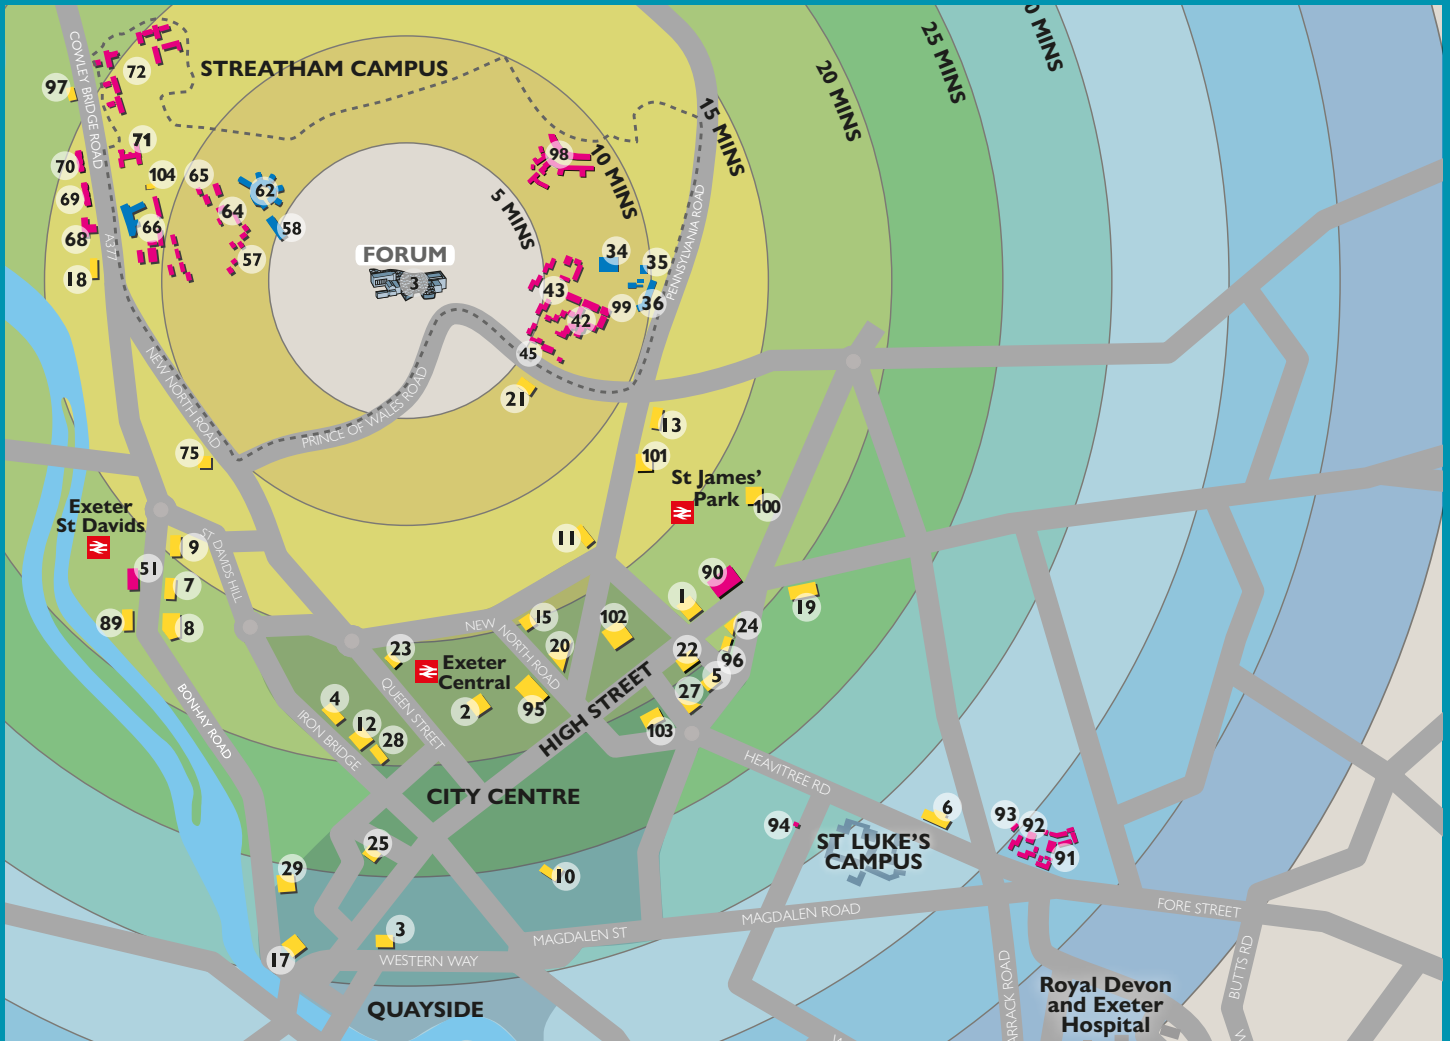

PURPOSE BUILT STUDENT ACCOMMODATION IN EXETER

More information available at:

exeter.ac.uk/accommodation

exeter.ac.uk/accommodation/privatehousing/housingoptions

Residences

Catered

Birks Grange Village	66
Holland Hall	62
Lopes Hall	34
Mardon Hall	58
Pennsylvania Court	36
Ransom Pickard	35

Self-Catered

Birks Grange Village	66
Clydesdale Rise	65
Clydesdale Court	64
Cook Mews	69
Duryard	72
East Park	98
James Owen Court	90
King Edward Court	68
Lafrowda	43

Llewellyn Mews	70
Moberly	71
Nancherrow	94
Nash Grove	57
Rowancroft	91
Rowancroft Court	92
Rowancroft Mews	93
Rowe House	45
Spreytonway	99
St David's	51
St German's	42

Private (Self-Catered)

Apollo House	8
Atlas House	6
Bishop Blackall School	11
Bonhay	7
Central Living	103
Clifford House	100

Clifton Place	9
Cricket Field Court	21
Dean Clarke Lofts	10
Exeter One	97
Exeter Trust House	19
George House	12
Hill View Place	104
Iron Bridge Studios	4
Isca Lofts	102
Kilmorie Mews	13
King Edward Studios	18
Kingfisher House	24
Library Lofts	2
Molly Hayes	15
Northfield	75
Northernhay House	95
Pennsylvania Flats	101
Picturehouse Apartments	1

Point Exe	89
Portland House	20
Queen Street Studios	23
Renslade House	17
The Barn	22
The Depot	27
The Leat	29
The Neighbourhood	25
The Old Bakery	28
The Printworks	96
Verney Street	5
West Gate	3