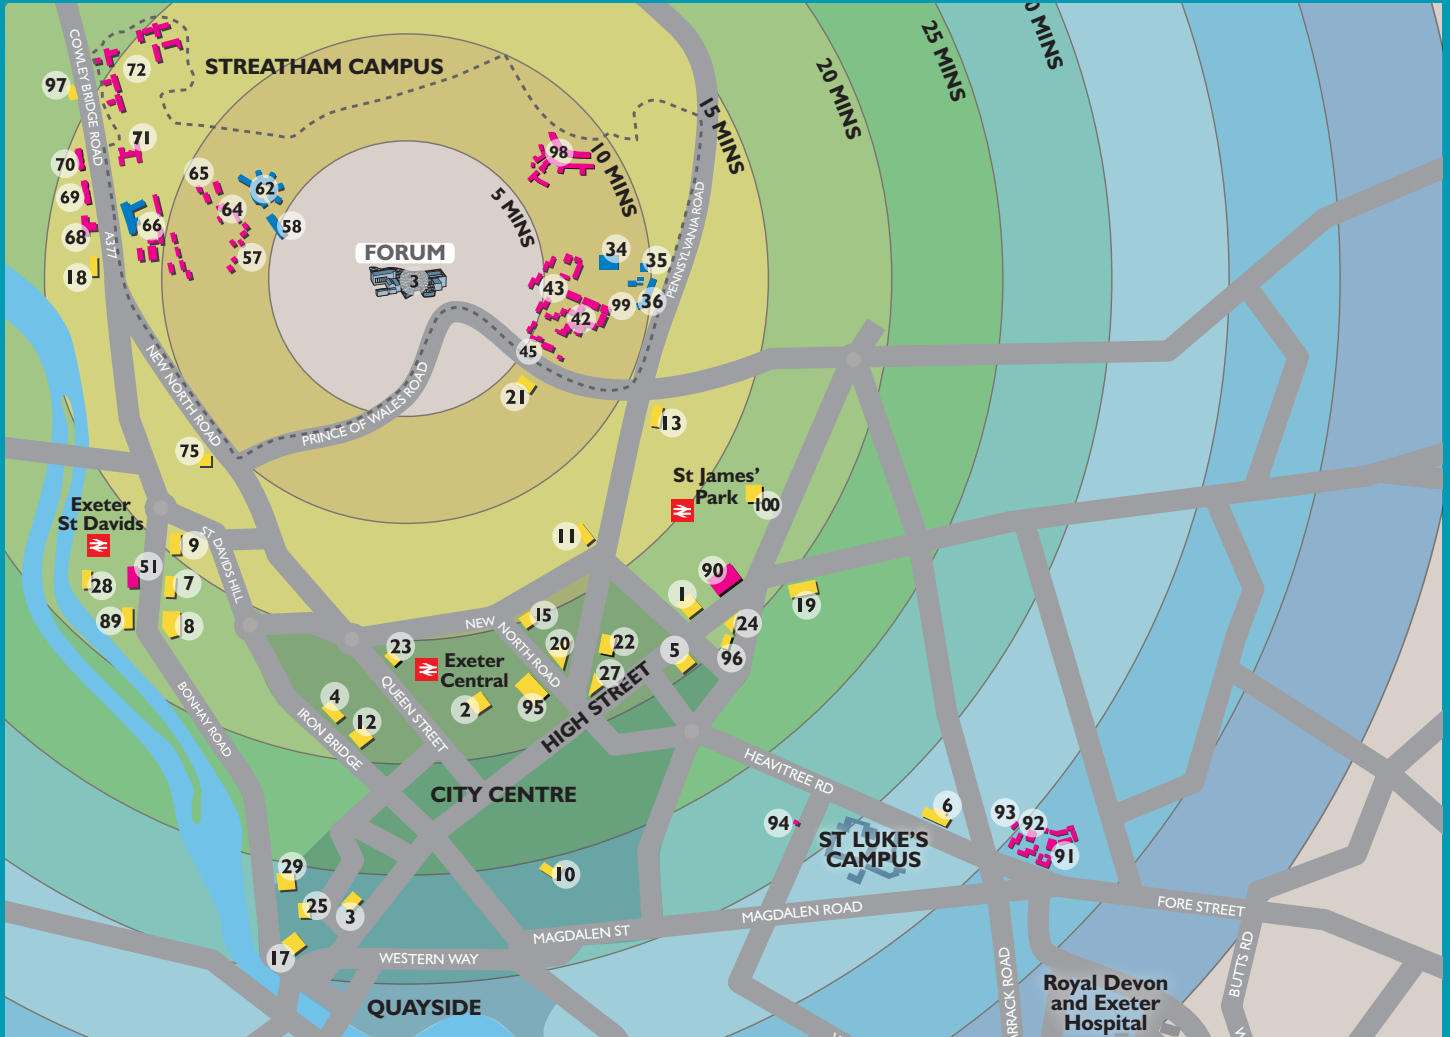

PURPOSE BUILT STUDENT ACCOMMODATION IN EXETER

More information available at
exeter.ac.uk/accommodation
exeter.ac.uk/accommodation/privatehousing/housingoptions/

Residences

Catered

Birks Grange Village	66
Holland Hall	62
Lopes Hall	34
Mardon Hall	58
Pennsylvania Court	36
Ransom Pickard	35

Self-Catered

Birks Grange Village	66
Clydesdale Rise	65
Clydesdale Court	64
Cook Mews	69
Duryard	72
James Owen Court	90
King Edward Court	68
Lafrowda	43
Llewellyn Mews	70
Nancherrow	94
Nash Grove	57
Rowancroft	91
Rowancroft Court	92
Rowancroft Mews	93
Rowe House	45
St David's	51
St German's	42

Private (Self-Catered)

Apollo House	8
Atlas House	6
Bishop Blackall School	11
Bonhay	7
Clifford House	100
Clifton Place	9
Cricket Field Court	21
Dean Clarke Lofts	10
Exeter One	97
Exeter Trust House	19
George House	12
Iron Bridge Studios	4
Kilmorie Mews	13
King Edward Studios	18
Kingfisher House	24
Library Lofts	2
Molly Hayes	15

Northfield	75
Northernhay House	95
Picturehouse Apartments	1
Point Exe	89
Portland House	20
Queen Street Studios	23
The Neighbourhood	25
Renslade House	17
The Barn	22
The Depot	27
The Leat	29
The Old Bakery	28
The Printworks	96
Verney Street	5
West Gate	3