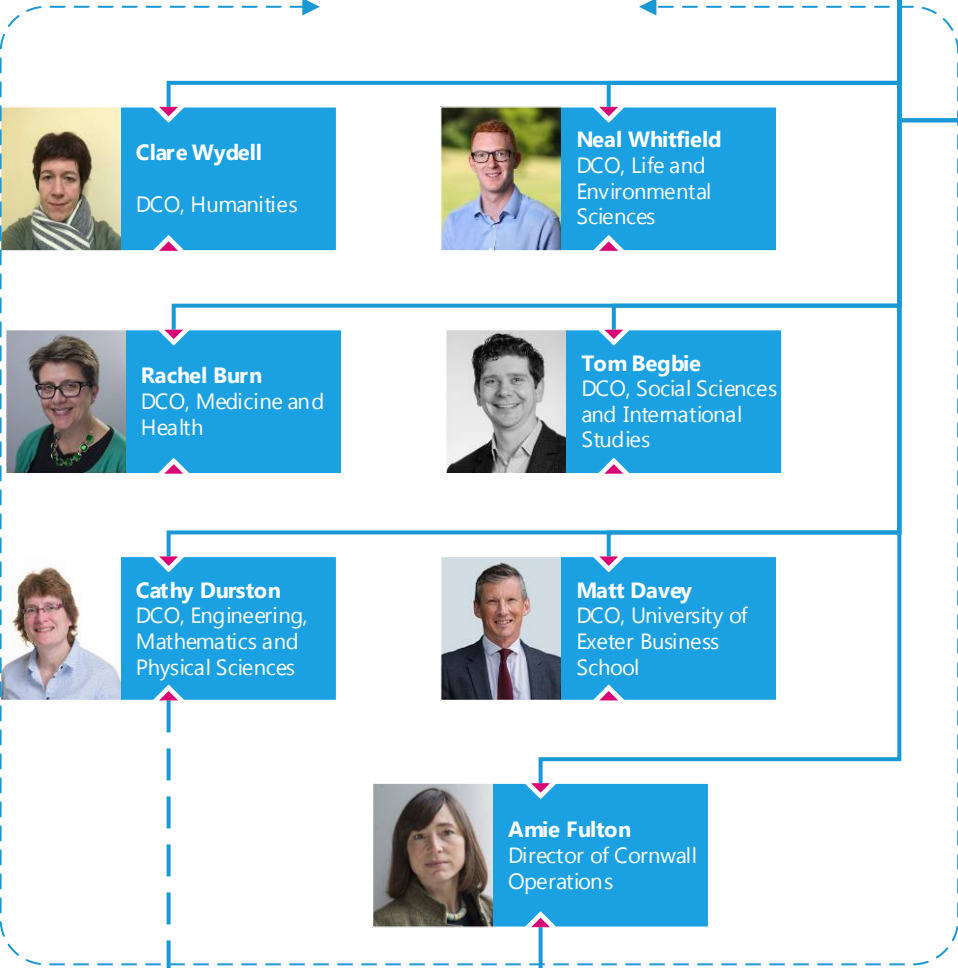

Linda Peka
Chief College
Operations Officer

Ian Blenkarn
Director of ESS and
Deputy CCOO

James Hutchinson
Director, Strategic
Delivery Unit

Rachel Winzer
Business Manager

ESS teams

SDU Teams

ESS/SDU/College Ops Strategic
Support Team
Title

Institute Managers

Ruth Grimmer
Senior College
Operations Officer,
Cornwall

Directors of College/Cornwall Operations