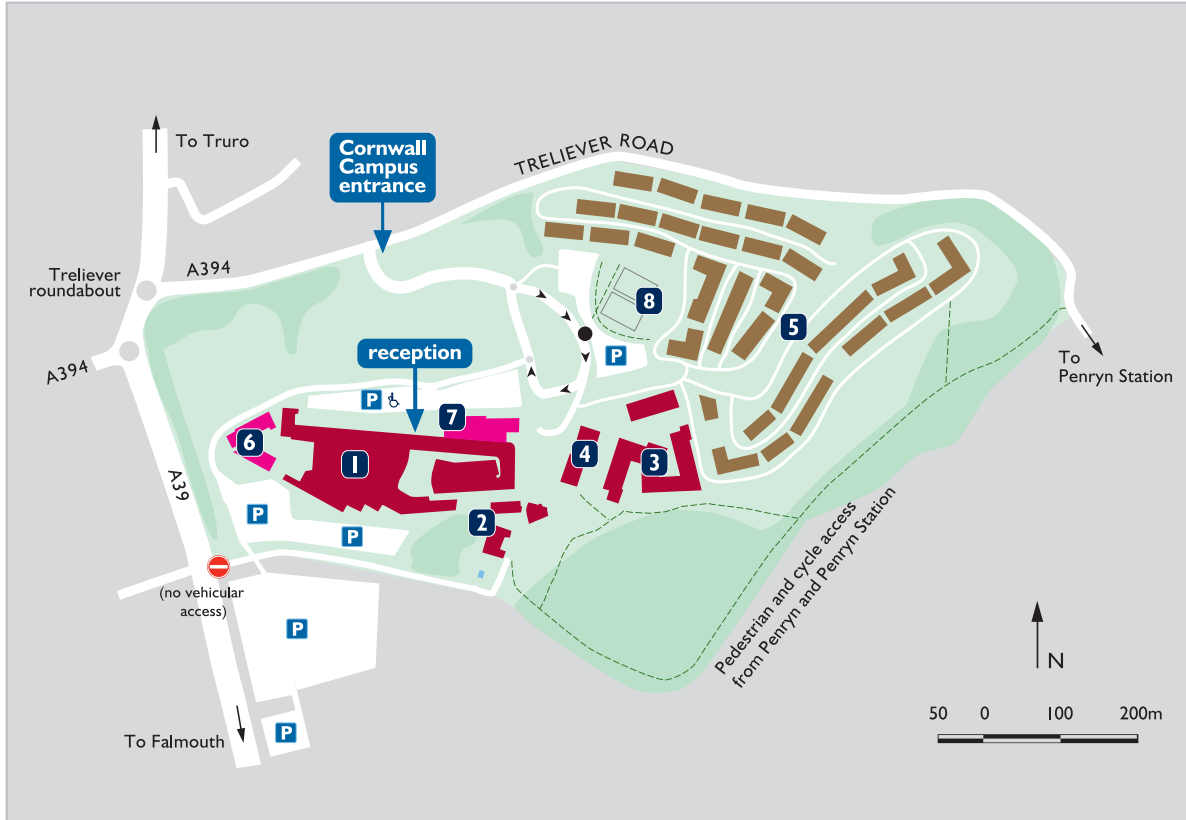

academic/social/non-residential	P parking	 bus stop	 footpaths	 one-way
 self-catered residence		 construction in progress		

ACADEMIC /SOCIAL BUILDINGS

Daphne du Maurier Building 1
Camborne School of Mines
Department of Biosciences
Accessibility Service
Gym and fitness studio
Library and IT suite
Teaching rooms and laboratories
The Stannary Restaurant and bars

Tremough House and The Annexe 2
Tremough House:
Department of English
Chaplaincy

The Annexe:
Accommodation Office
Careers Advisory Service
Counselling Service
Shop
Students' Union Advisers
Students' Union offices

Peter Lanyon Building 3
Departments of Geography,
History, Politics
Academic Support Unit
Business Support Unit
Teaching and seminar rooms

Media Centre 4

Environment and Sustainability Institute (ESI) 6
(due for completion Autumn 2012)

The Exchange 7
(due for completion Autumn 2012)

MUGA (Multi-Use Games Area) 8

SELF-CATERING RESIDENCES

Glasney Student Village 5