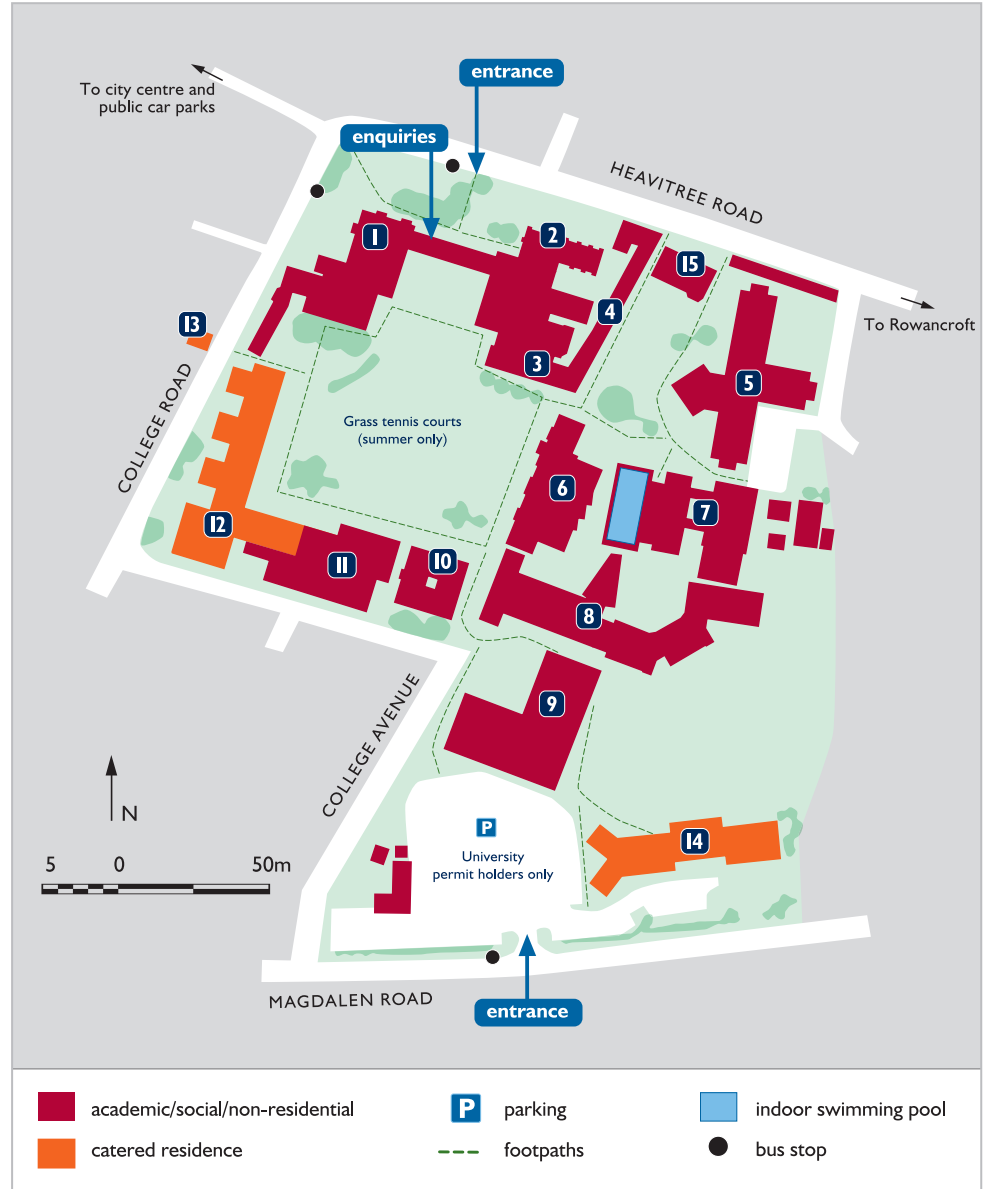

STUDENT RESIDENCES

Birks Grange	66	6B
Birks Grange Village	79	6B
Bonhay House	53	IIC
Clydesdale Court	64	6D
Clydesdale Rise	65	5C
Cook Mews	69	5A
Duryard Halls	72	3B
Elmbrook House	49	10D
Garden Hill House	27	4I
Holland Hall	62	5D
Holland Hall Studios	62	5D
Hope Hall	41	8J
King Edward Court	68	6A
King Edward Studios	67	6B
Lafrowda	43	7I
Lafrowda Cottage	44	8I
Lazenby	38	8K
Llewellyn Mews	70	5A
Lopes Hall	34	6J
Mardon Hall	58	6D
Moberly	71	4B
Nash Grove	57	6D
Northfield	75	10D
Opal I Exeter	81	4A
Pennsylvania Court	36	7K
Point Exe	76	12B
Ransom Pickard	35	7K
Rowe House	45	8I
St David's	51	12B
St German's	42	7J
West Garth	78	2A

ACADEMIC BUILDINGS

- Baring Court 5
Graduate School of Education
Children's Health and Exercise
Research Centre
- Haighton 6
Graduate School of Education
- Holnicote 4
Graduate School of Education
Support Services
- Library 6
- North Cloisters 1
Graduate School of Education
- Peninsula College of Medicine
and Dentistry 8
- Richards 9
Sport and Health Sciences
- Smeall 10
Peninsula College of Medicine
and Dentistry
- South Cloisters 11
Graduate School of Education

ADMINISTRATION/SOCIAL BUILDINGS

- Chapel 2
- Cloisters Restaurant 11
- Sports Centre 7
- Staff House 15
- Cross Keys 3

CATERED HALLS

- South Cloisters 12
- Nancherrow 13
- College House 14

ADDITIONAL PCMD SITES IN EXETER (See city centre map)

- PMS (RD&E Wonford)
- PMS Veysey Building
- PMS Clinical Skills (RD&E Heavitree)
- PDS Dental Education Facility
(RD&E Heavitree)

- | | | | | |
|---|---|--|--|--|
| academic/social/non-residential | P parking | bus stop | footpaths | one-way |
| self-catered residence | | construction in progress | | |