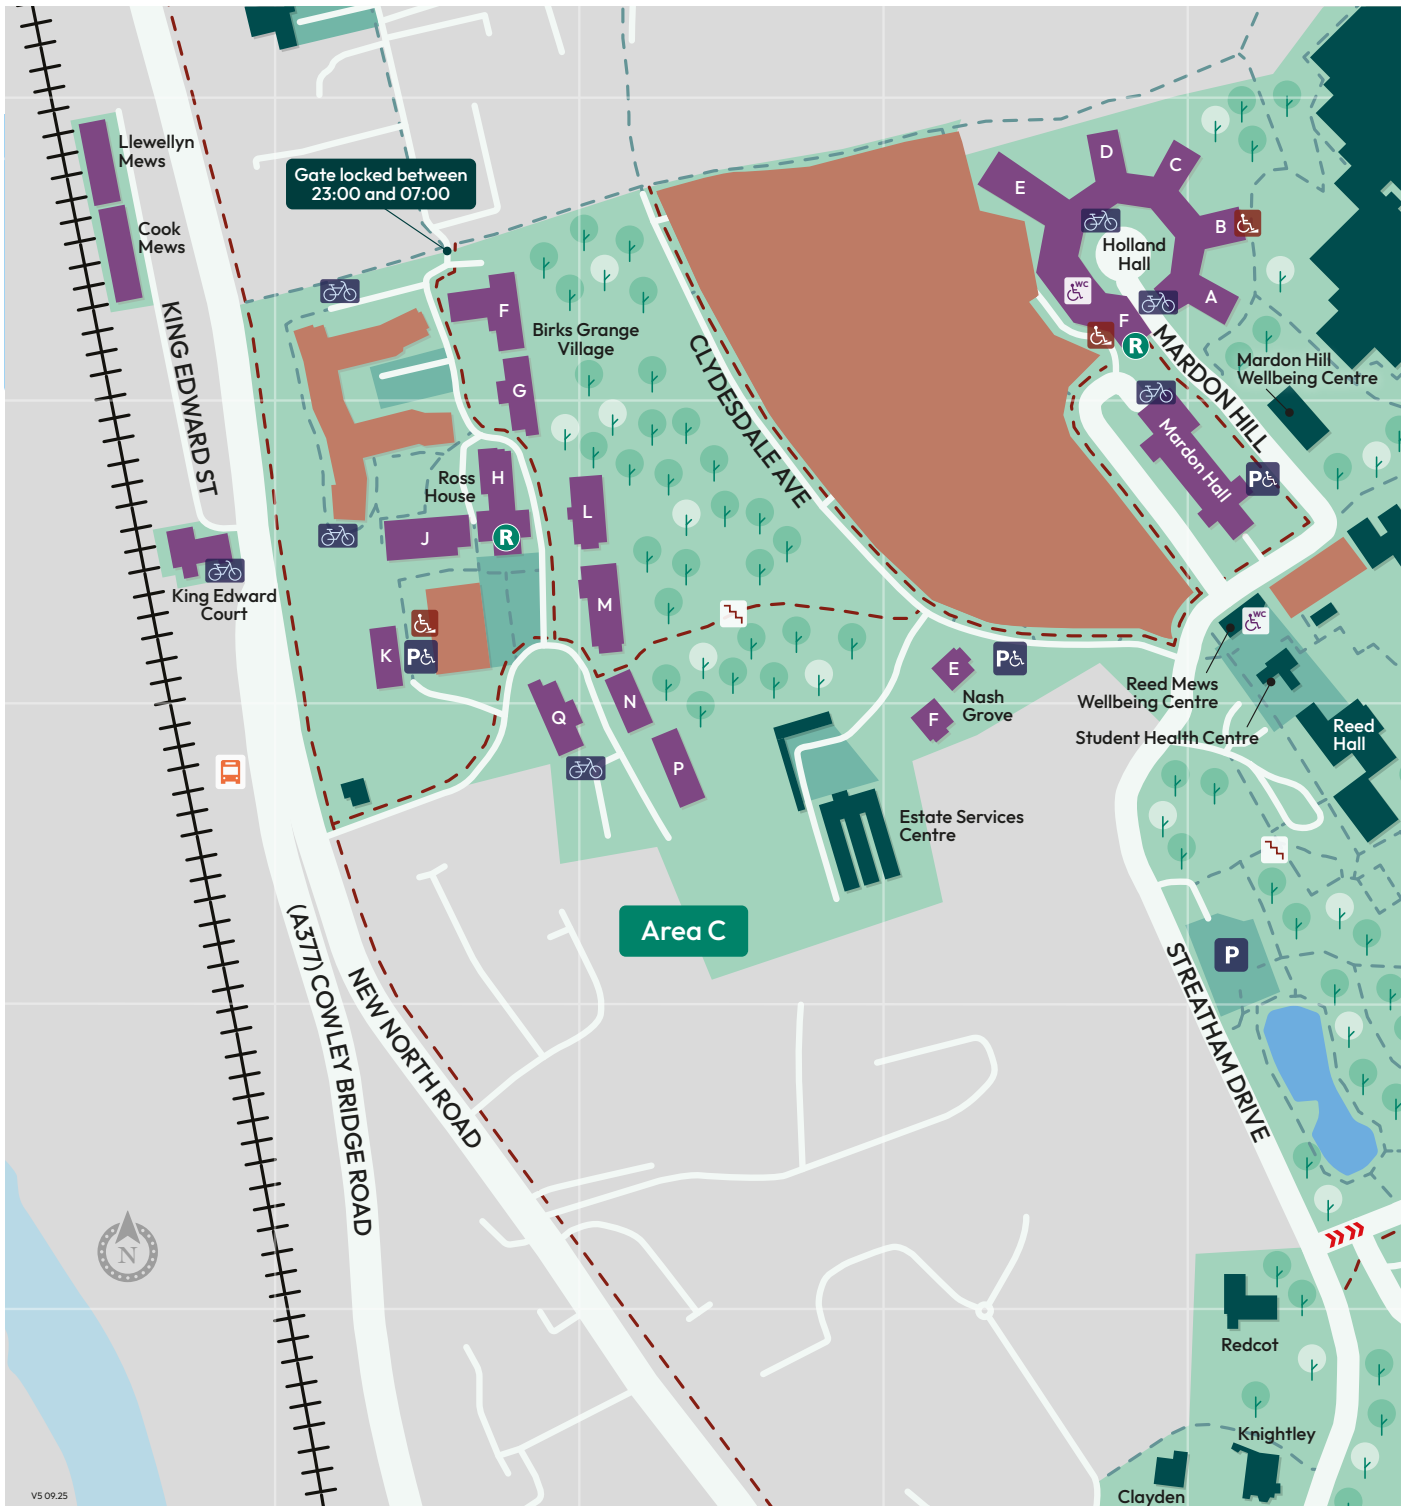

Area C

Streatham Campus

- | | | |
|---|----------------------|--------------------|
| Academic, Administration and Social buildings | Bus stop | Steps |
| Residences | Car park | Accessible toilets |
| Building work in progress | Disabled parking | Reception |
| Footpath | Cycle parking | One-way road |
| Safer walking route | Disabled ramp access | |

V5 09.25