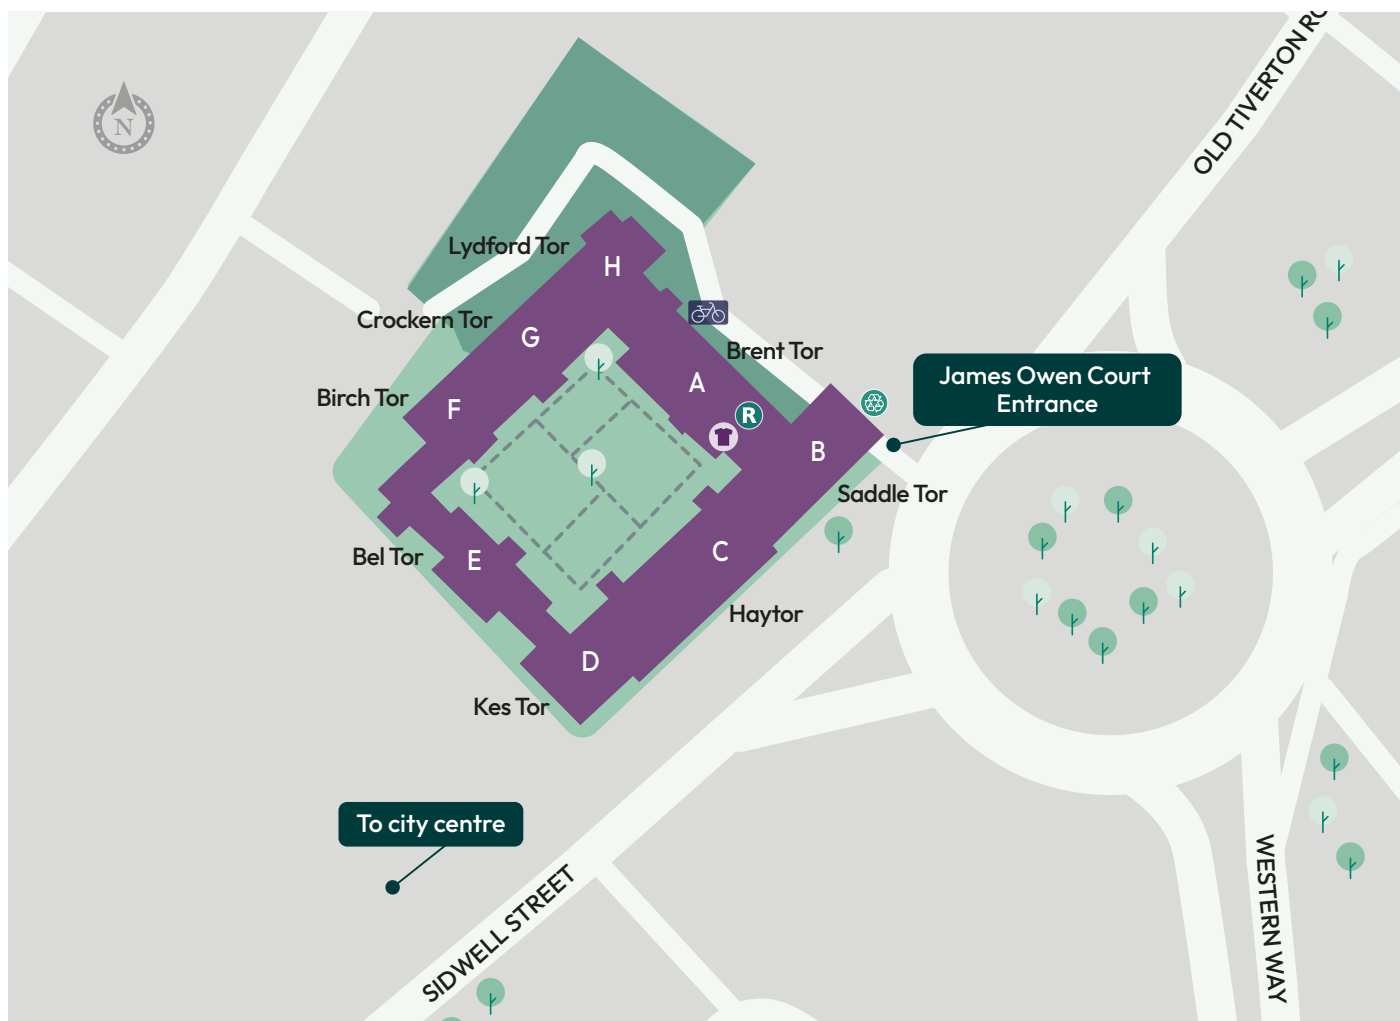

# James Owen Court

## James Owen Court accommodation

- |   |                  |                                   |
|---|------------------|-----------------------------------|
| Academic, Administration and Social buildings | Disabled parking | Recycling and general waste store |
| Residences                                    | Cycle parking    | Laundry                           |
| Footpath                                      | Steps            |                                   |
| Walking route to the Streatham Campus         | Reception        |                                   |