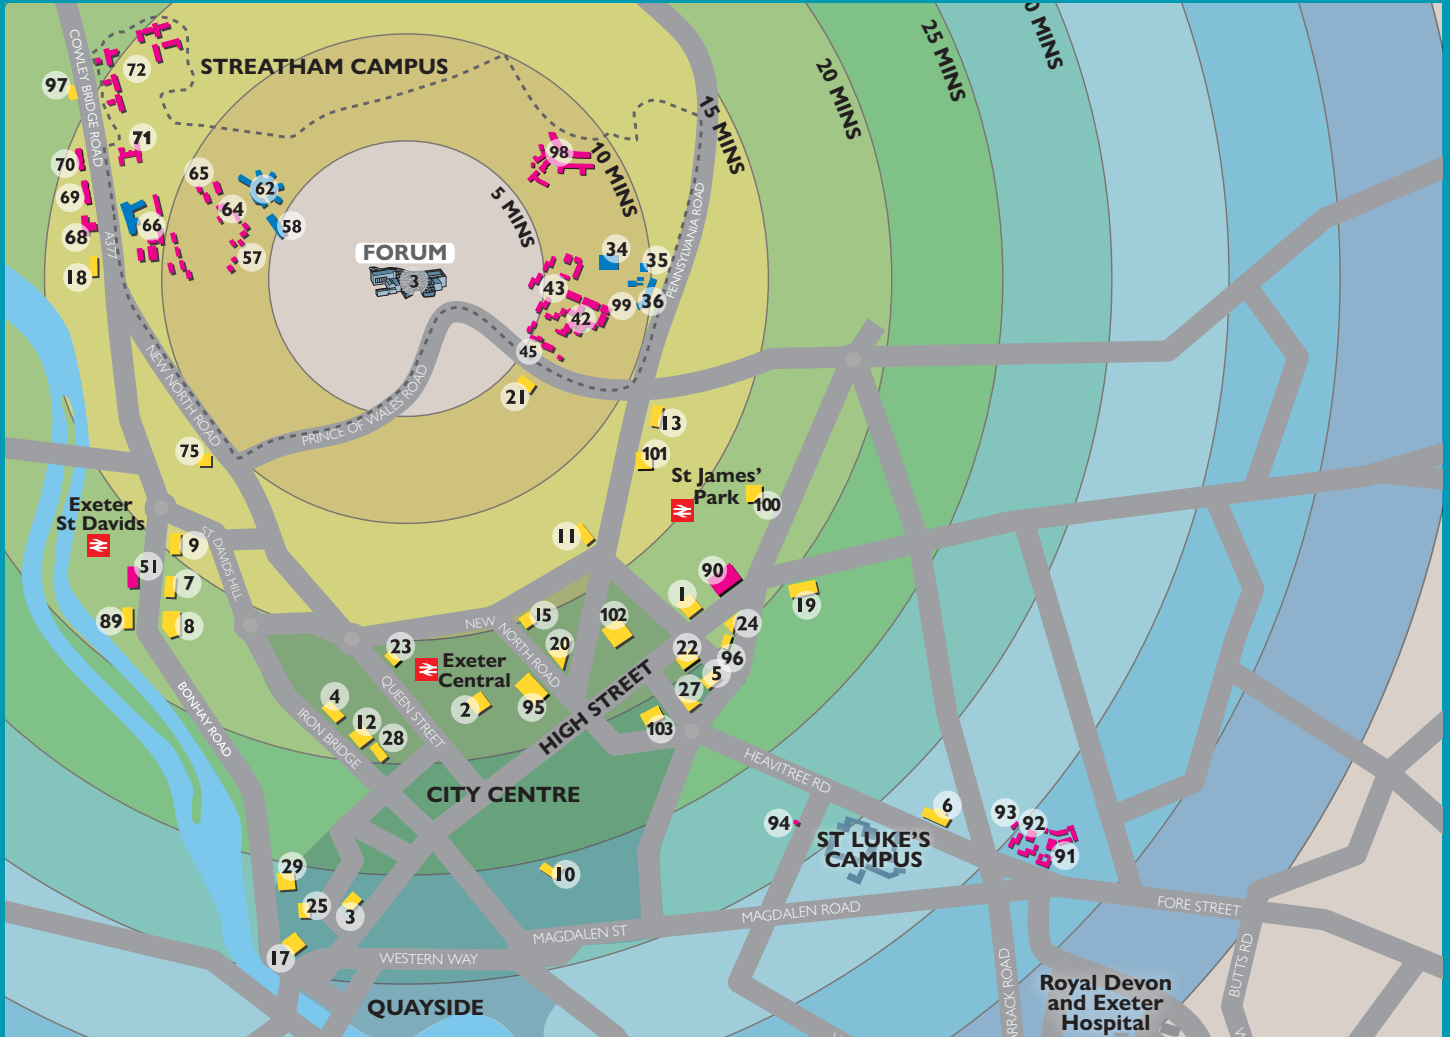

PURPOSE BUILT STUDENT ACCOMMODATION IN EXETER

More information available at:

exeter.ac.uk/accommodation

exeter.ac.uk/accommodation/privatehousing/housingoptions

Residences

Catered

Birks Grange Village 66
Holland Hall 62
Lopes Hall 34
Mardon Hall 58
Pennsylvania Court 36
Ransom Pickard 35

Self-Catered

Birks Grange Village 66
Clydesdale Rise 65
Clydesdale Court 64
Cook Mews 69
Duryard 72
East Park 98
James Owen Court 90
King Edward Court 68
Lafrowda 43
Llewellyn Mews 70
Moberly 71
Nancherrow 94
Nash Grove 57
Rowancroft 91
Rowancroft Court 92
Rowancroft Mews 93
Rowe House 45
Spreytonway 99

St David's

St German's 42

Private (Self-Catered)
Apollo House 8
Atlas House 6
Bishop Blackall School 11
Bonhay 7
Central Living 103
Clifford House 100
Clifton Place 9
Cricket Field Court 21
Dean Clarke Lofts 10
Exeter One 97
Exeter Trust House 19
George House 12
Iron Bridge Studios 4
Isca Lofts 102
Kilmorie Mews 13
King Edward Studios 18

51

Kingfisher House 24
Library Lofts 2
Molly Hayes 15
Northfield 75
Northernhay House 95
Pennsylvania Flats 101
Picturehouse Apartments 1
Point Exe 89
Portland House 20
Queen Street Studios 23
Renslade House 17
The Barn 22
The Depot 27
The Depot 27
The Leat 29
The Neighbourhood 25
The Old Bakery 28
The Printworks 96
Verney Street 5
West Gate 3